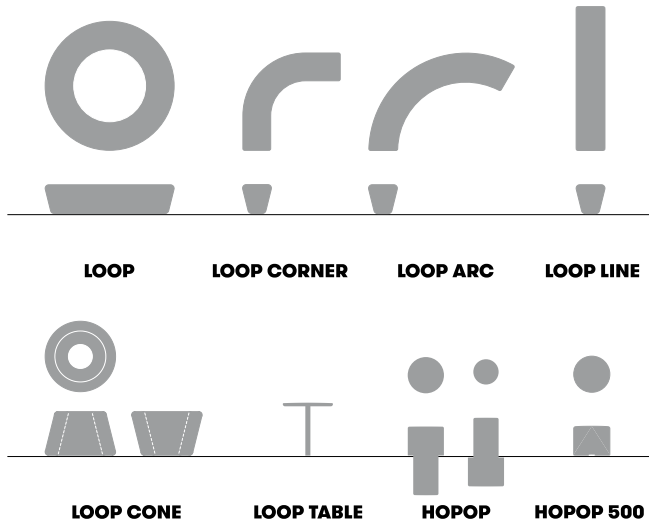

JOIN THE LOOP FAMILY

LOOP PICNIC #172

outsider
RETHINK URBAN SPACE

THE LOOP FAMILY

EN 1176 approved

AART DESIGNERS

Responding to a festival themed 'in motion', AART Designers and out-sider created *LOOP* - a spatial element that soon became an entire family.

HOPOP 500 #157

LOOP CONE PLANTER #169

LOOP #135

SEVEN BASIC MODULES
Approximately 2.867.549 possibilities.
(We think... Can you come up with more?)

LOOP PICNIC #172

LOOP CORNER #171

LOOP #135

DANISH DESIGN
By AART Designers.
Produced in Denmark in
recyclable polyethylene.
OUTDOOR USE
all year round, but also suitable
for indoor use!

LOOP #135 + LOOP TABLE #181

RETHINK URBAN SPACE

The Loop Family are sculptural, spatial elements that work in both temporary and permanent spaces.

LOOP ARC #137

LOOP LINE #140 + LOOP ARC #137

LOOP ARC #137

- and simple mounting: either bolt in place or fill with sand or water.

LOOP ARC #137 + LOOP CONE #169

HOPOP #141

TÜV CERTIFICATION

We meet the strict quality and safety demands of TÜV, contact us for info.