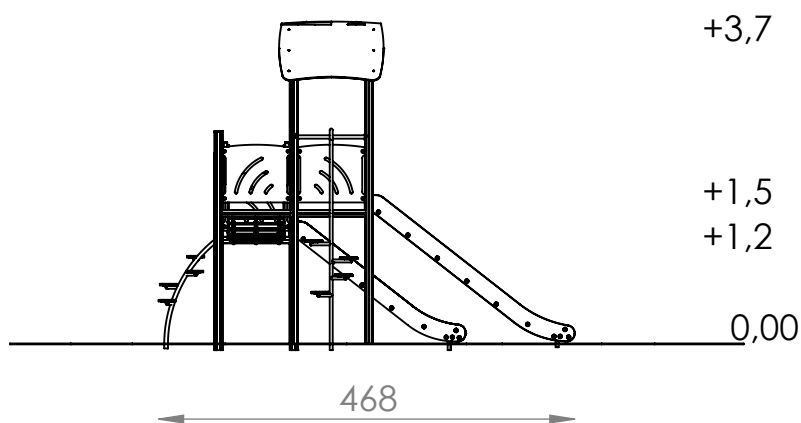

Aluminium round profile $\varnothing 89\text{mm}$

Product Datasheet

Playset PZA R1213

The set contains:

1. Tower with rectangular platform with roof- 1 pcs
2. Tower with square platform without roof - 1 pcs
3. Slanting rope bridge - 1 pcs
4. Dwig platform- 1 pcs
5. Ladder- 1 pcs
6. Slide h=120cm- 1 pcs
7. Slide h=150cm- 1 pcs

Age: 5+

Safety zone: 818 cm x 713 cm

Safety zone area: 43,7 m²

Free fall height: 150 cm

Mounting

The set is mounted in the ground.
Foundations made of B-25 concrete.