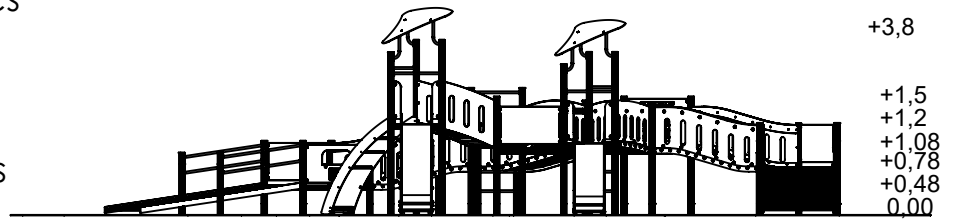

Product Datasheet

Playset PZA R6002

Aluminium rounded
profile $\varnothing 89\text{mm}$

The set contains:

1. Tower with square platform without roof- 3pcs
2. Tower with triangular platform without roof- 3pcs
3. Tower with triangular platform with roof - 2pcs
4. Tower with rectangular platform - 1pcs
5. Slanting arch bridge- 4pcs
6. Arch bridge - 1pcs
7. Slanting bridge- 1pcs
8. Ramp for wheelchairs- 2pcs
9. Achr climbing wall- 1pcs
10. Slide h=120cm- 1pcs
11. Slide h=150cm - 1pcs
12. Ladder - 2pcs
13. Educational panel "Car" - 1pcs
14. Educational panel " Tic-Tac-Toe"- 1pcs

Age: 3+

Safety zone: 1520 cm x 1325 cm

Safety zone area: 127,7 m²

Free fall height: 150 cm

Mounting

The set is mounted in the ground.
Foundations made of B-25 concrete.