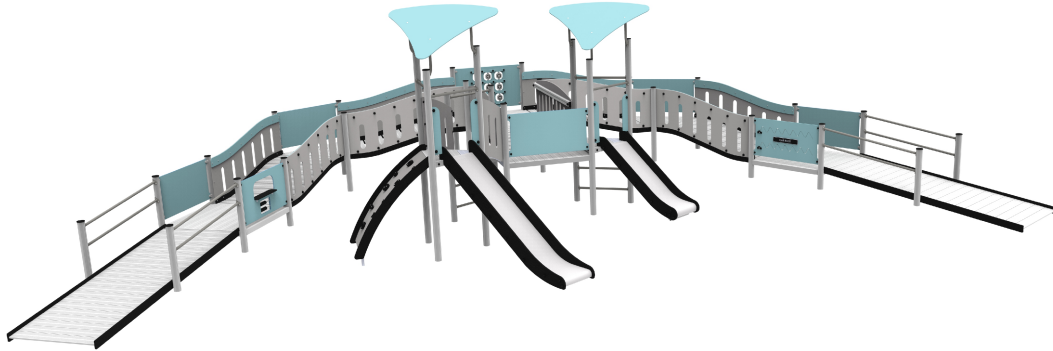

Product Datasheet

Playset PZA R6002

Aluminium rounded
profile $\varnothing 89\text{mm}$

The set contains:

1. Tower with square platform without roof- 3pcs
2. Tower with triangular platform without roof- 3pcs
3. Tower with triangular platform with roof - 2pcs
4. Tower with rectangular platform - 1pcs
5. Slanting arch bridge- 4pcs
6. Arch bridge - 1pcs
7. Slanting bridge- 1pcs
8. Ramp for wheelchairs- 2pcs
9. Achr climbing wall- 1pcs
10. Slide h=120cm- 1pcs
11. Slide h=150cm - 1pcs
12. Ladder - 2pcs
13. Educational panel "Car" - 1pcs
14. Educational panel " Tic-Tac-Toe"- 1pcs

Age: 3+

Safety zone: 1520 cm x 1325 cm

Safety zone area: 127,7 m²

Free fall height: 150 cm

Mounting

The set is mounted in the ground.
Foundations made of B-25 concrete.