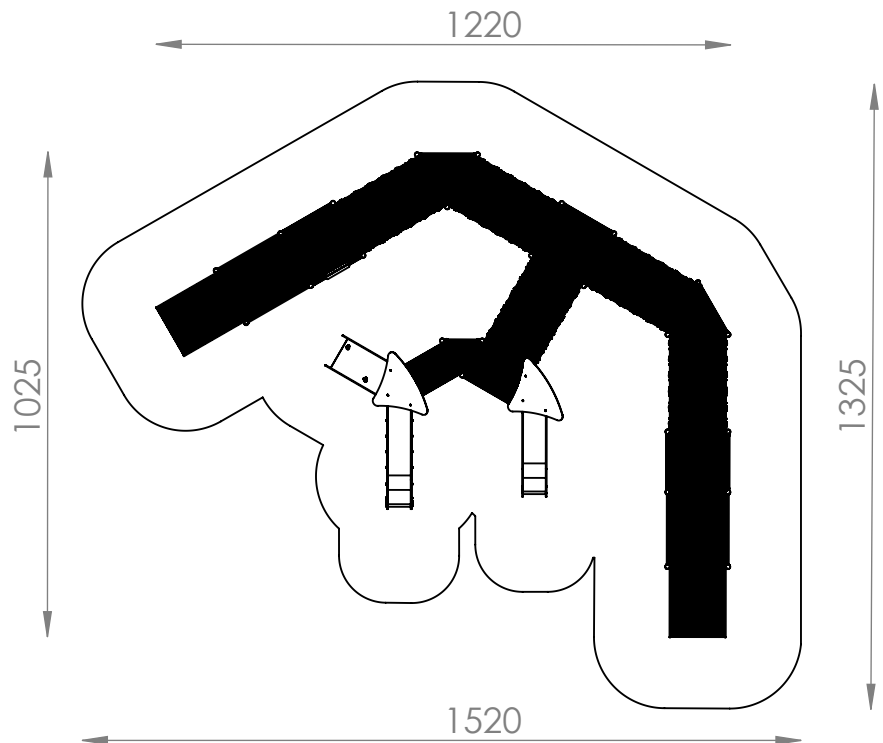

Product Datasheet

Playset PZA R6002

Aluminium rounded
profile $\varnothing 89\text{mm}$

The set contains:

1. Tower with square platform without roof- 3pcs
2. Tower with triangular platform without roof- 3pcs
3. Tower with triangular platform with roof - 2pcs
4. Tower with rectangular platform - 1pcs
5. Slanting arch bridge- 4pcs
6. Arch bridge - 1pcs
7. Slanting bridge- 1pcs
8. Ramp for wheelchairs- 2pcs
9. Achr climbing wall- 1pcs
10. Slide h=120cm- 1pcs
11. Slide h=150cm - 1pcs
12. Ladder - 2pcs
13. Educational panel "Car" - 1pcs
14. Educational panel " Tic-Tac-Toe"- 1pcs

Age: 3+

Safety zone: 1520 cm x 1325 cm

Safety zone area: 127,7 m²

Free fall height: 150 cm

Mounting

The set is mounted in the ground.
Foundations made of B-25 concrete.