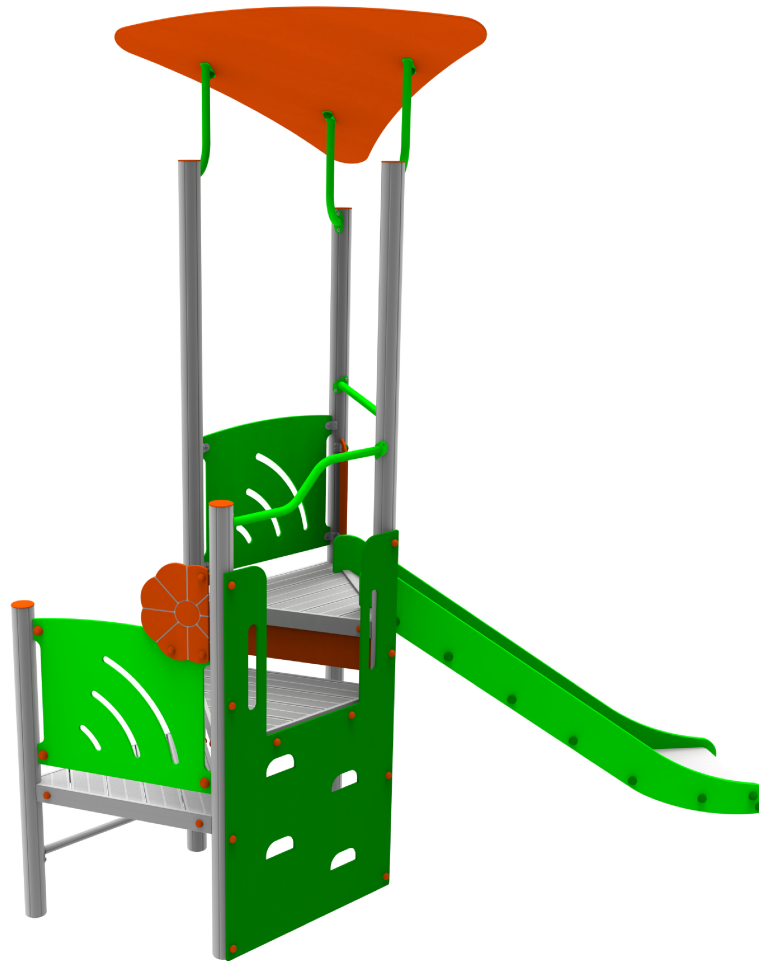

Aluminium
rounded profile
Ø89mm

Product Datasheet

Playset PZA R1017

The set contains:

1. Tower with triangular platform with roof - 1 pcs
2. Triangular platform - 2 pcs
3. Climbing wall - 1 pcs
4. Ladder h=57cm - 1 pcs
5. Slide h=120cm - 1 pcs

Age: 3+

Safety zone: 695 cm x 435 cm

Safety zone area: 20,9 m²

Free fall height: 120 cm

Mounting

The set is mounted in the ground.
Foundations made of B-25 concrete.