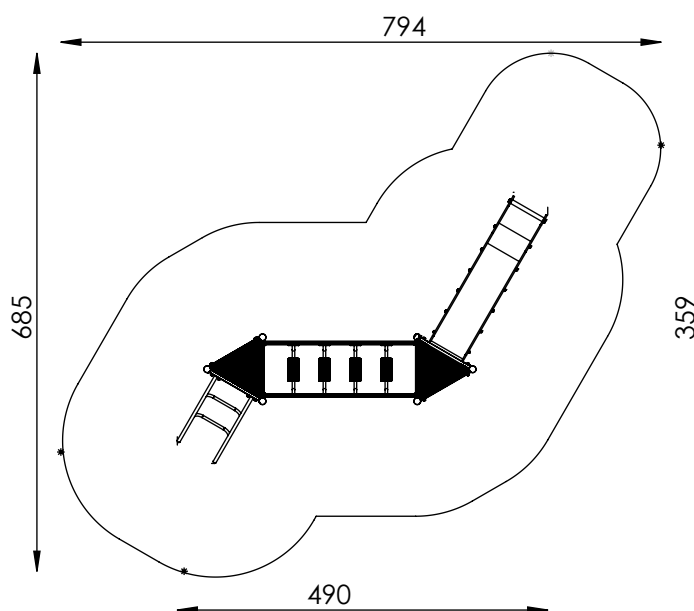

Aluminium
rounded profile
Ø89mm

Product Datasheet

Playset PZA R1011

The set contains:

1. Tower with triangular platform without roof - 2 pcs
2. Slide h=150cm
3. - 1 pcs
4. Pipe entry h=90cm
5. - 1 pcs
6. Pipe bridge - 1 pcs

Age: 3+

Safety zone: 794cm x 685 cm

Safety zone area: 31,5 m²

Free fall height: 150 cm

Mounting

The set is mounted in the ground.
Foundations made of B-25 concrete.