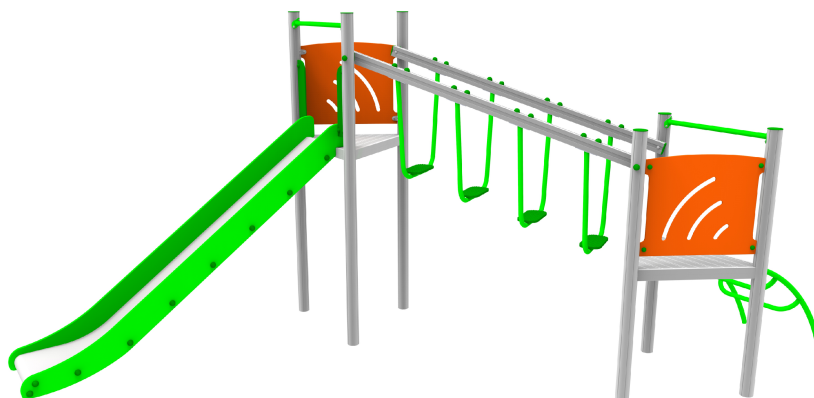

Aluminium
rounded profile
Ø89mm

Product Datasheet

Playset PZA R1011

The set contains:

1. Tower with triangular platform without roof - 2 pcs
2. Slide h=150cm
3. - 1 pcs
4. Pipe entry h=90cm
5. - 1 pcs
6. Pipe bridge - 1 pcs

Age: 3+

Safety zone: 794cm x 685 cm

Safety zone area: 31,5 m²

Free fall height: 150 cm

Mounting

The set is mounted in the ground.
Foundations made of B-25 concrete.