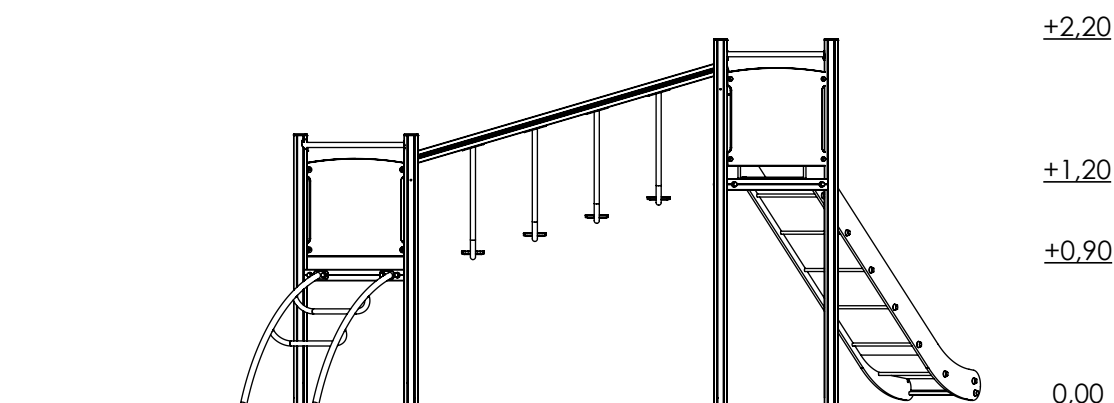

Aluminium
rounded profile
Ø89mm

Product Datasheet

Playset PZA R1011

The set contains:

1. Tower with triangular platform without roof - 2 pcs
2. Slide h=150cm
3. - 1 pcs
4. Pipe entry h=90cm
5. - 1 pcs
6. Pipe bridge - 1 pcs

Age: 3+

Safety zone: 794cm x 685 cm

Safety zone area: 31,5 m²

Free fall height: 150 cm

Mounting

The set is mounted in the ground.
Foundations made of B-25 concrete.