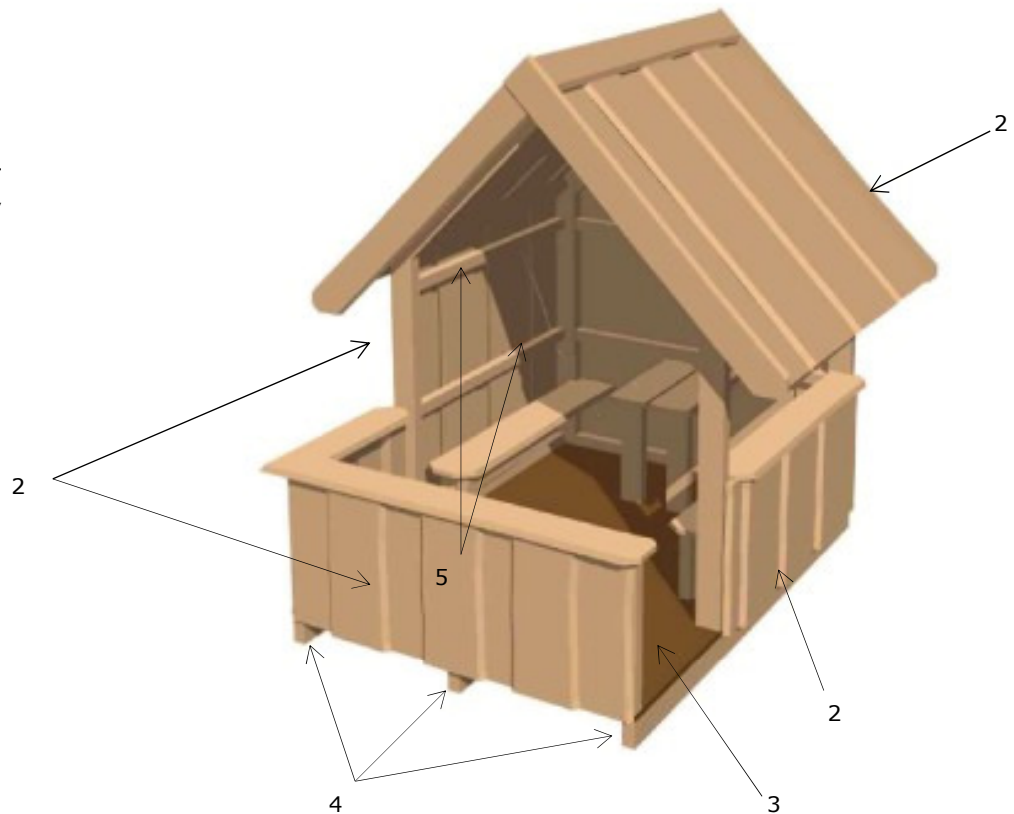

**Product description:**

RLV, Playhouse with a balcony, bench and table.  
The wood is Robinia.  
The playhouse come assambled, ready to be placed on tiles.

**Target group:**

For Children aged 2-8 years.

**Safety requirements:**

RLV maintains the requirements described in EN 1176, part 1 and 2 (2008 edition)

**Technical specifications:**

Se our catalogue page 72

**Partlist:**

No:	Name:	Pcs.:	Dimension:	Drawing nr.:	Certificate nr.:
1	Play house	1	185X200X200		
2	Rubinia		200-225 x 22 mm		
3	Playwood, Bodex		21 mm		
4	Larch		45 x 90 mm		
5	Larch		45 x 45 mm		