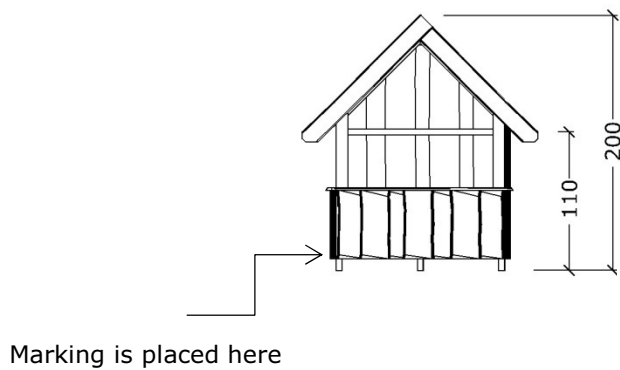

**Product description:**

RLV, Playhouse with a balcony, bench and table.  
The wood is Robinia.  
The playhouse come assambled, ready to be placed on tiles.

**Target group:**

For Children aged 2-8 years.

**Safety requirements:**

RLV maintains the requirements described in EN 1176, part 1 and 2 (2008 edition)

**Technical specifications:**

Se our catalogue page 72

**Partlist:**

No:	Name:	Pcs.:	Dimension:	Drawing nr.:	Certificate nr.:
1	Play house	1	185X200X200		
2	Rubinia		200-225 x 22 mm		
3	Playwood, Bodex		21 mm		
4	Larch		45 x 90 mm		
5	Larch		45 x 45 mm		

Scale:

Page: 1 of 2

Plan, safety zone  
(no safety surfacing ar required)

Elevation

Stamp / signature:

Subject: Safety area,  
Elevation, front - side

Date:04.09.2012

Dr.Nr:RLV T-2