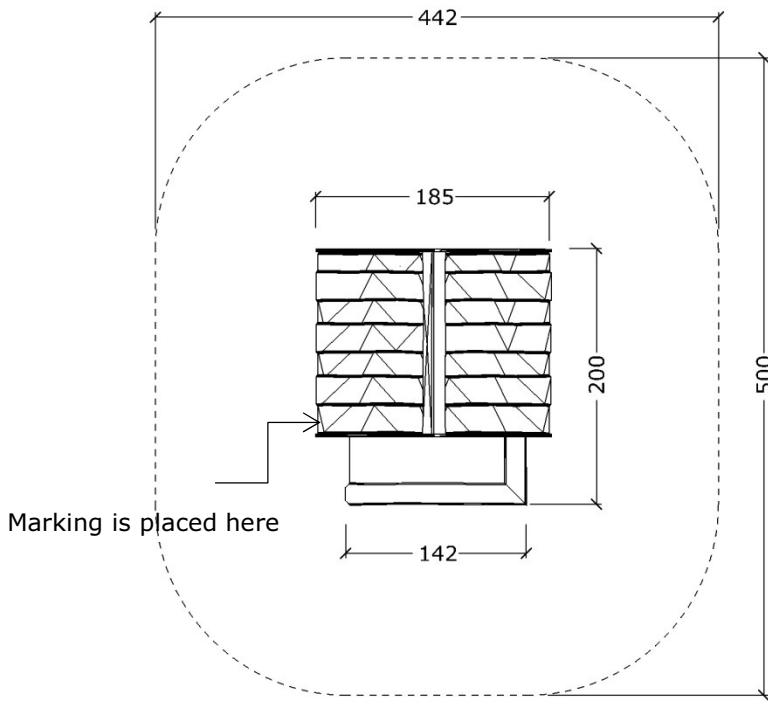

**Safety requirements:**

RLV maintains the requirements described in EN 1176, part 1 and 2 (2008 edition)

**Technical specifications:**

Se our catalogue page 72

**Partlist:**

No:	Name:	Pcs.:	Dimension:	Drawing nr.:	Certificate nr.:
1	Play house	1	185X200X200		
2	Rubinia		200-225 x 22 mm		
3	Playwood, Bodex		21 mm		
4	Larch		45 x 90 mm		
5	Larch		45 x 45 mm		

Stamp / signature:

Subject: 3d drawing  
Part list

Date:04.09.2012

Dr.Nr:RLV T-1

Format:A4

Safety zone:

Sign:SE/Aps

Rev:

Scale:

Page: 1 of 2

Plan, safety zone  
(no safety surfacing ar required)

Elevation

Stamp / signature:

Subject: Safety area,  
Elevation, front - side

Date:04.09.2012

Dr.Nr:RLV T-2

Format: A4

Safety zone:

Sign:SE/Aps

Rev:

Scale: 1:50

Page: 2 of 2