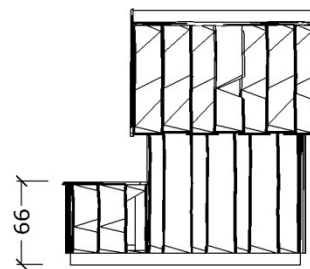

**Safety requirements:**

RLV maintains the requirements described in EN 1176, part 1 and 2 (2008 edition)

**Technical specifications:**

Se our catalogue page 72

**Partlist:**

No:	Name:	Pcs.:	Dimension:	Drawing nr.:	Certificate nr.:
1	Play house	1	185X200X200		
2	Rubinia		200-225 x 22 mm		
3	Playwood, Bodex		21 mm		
4	Larch		45 x 90 mm		
5	Larch		45 x 45 mm		

Stamp / signature:

Subject: 3d drawing  
Part list

Date:04.09.2012

Dr.Nr:RLV T-1

Format:A4

Safety zone:

Sign:SE/Aps

Rev:

Scale:

Page: 1 of 2

Plan, safety zone  
(no safety surfacing ar required)

Elevation

Stamp / signature:

Subject: Safety area,  
Elevation, front - side

Date:04.09.2012

Dr.Nr:RLV T-2