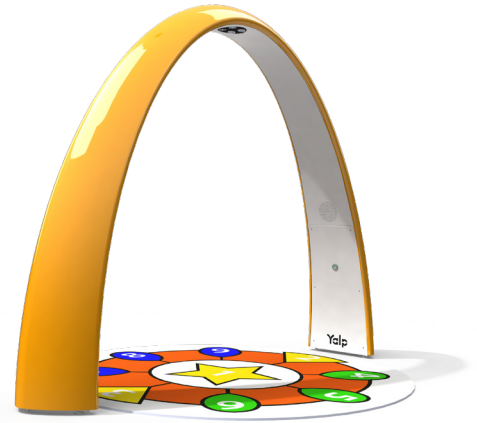

Yalp Sona

Interactive dance and play arch

The Best Experiences

- | | | | |
|--------------------|---|------------------|--|
| + Fun | New games are always being developed | + Easy | Works intuitively: walk under the bow, it will immediately ask you to play a game! |
| + Inclusive | Transcends age, physical and emotional barriers | + Durable | Resistant to vandalism |
| + Online | Monitor play statistics | + Quality | Made of thick galvanized steel and covered with stainless steel |
| + Design | Eye-catcher, small footprint | | |

Do You Want To Dance?

▼ Yalp Sona

The Sona is a playset developed for indoor and outdoor use. The Sona is inclusive - everyone can play together. The playset has a level floor that makes it possible for wheelchair users or individuals who have difficulty walking to access the floor easily. The Sona works intuitively: if you walk under the bow, it will immediately ask you if you want to play a game. The games designed for the Sona spark curiosity, encourage social play and are designed to stimulate the mind. The games can also be modified to suit the users' needs.