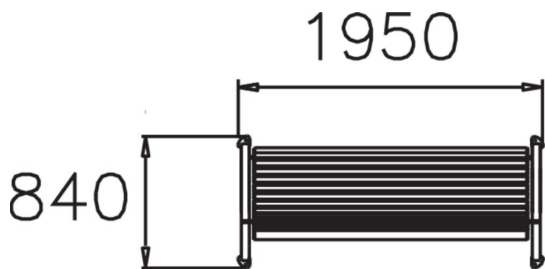

IMSE SOFA STACKABLE

Easily stackable bench. Imse is a free-standing stackable park bench made in pine and steel. It is perfect for market squares or courtyard gardens.

Product length, mm	1920
Product width, mm	800
Product height, mm	840
Foundation options	free_standing
Wood	
Metal	