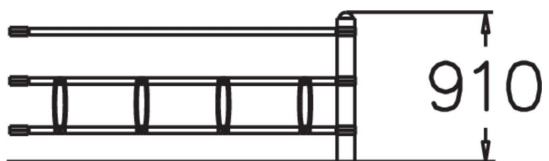

EXTENSION PIECE

Extension section for one-sided bicycle rack NF9010.

Product length, mm	2000
Product height, mm	900
Foundation options	deep_mounting
Metal	