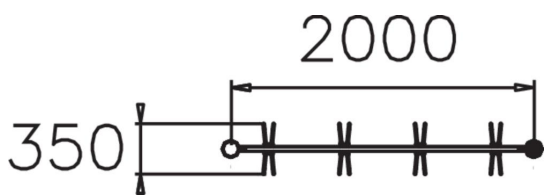

Extension section for two-sided bicycle rack NF9005.

Product length, mm	2000
Product height, mm	900
Foundation options	deep_mounting
Metal	