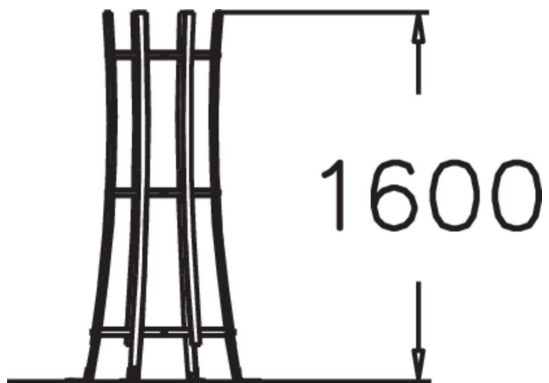

## TRUNK GUARD

Decorative tree guard. This tree guard is an effective way of protecting trees in public environments. The tree guard posts are made from sheet steel; height from ground: 1600 mm, diameter 700 mm. For use together with ground grilles.

Product height, mm	1600
Foundation options	surface_mounting
Metal	