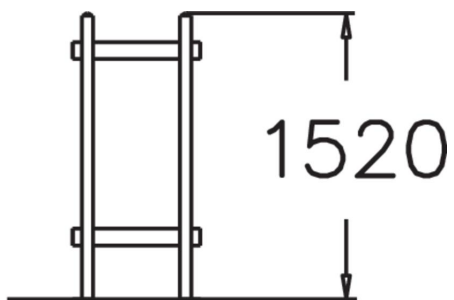

TROSA TRUNK GUARD

Tree guard for public environments. Cylindrical tree guard to protect the trunk. The tree guard has tubular steel rods and is 1520 mm from the ground; diameter 680 mm.

Product height, mm	1500
Foundation options	deep_mounting
Metal	