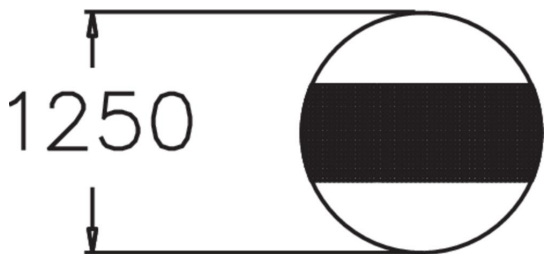

NF7691
GRILL

The Mika barbecue is ideal for any large social event. Mika measures 1250 mm in diameter and has close rungs and a drainage hole in the middle. Like other barbecues in Lappset's park range, the Mika barbecue is made from weather-resistant powder-coated steel. The firewood should be placed under the grate.

Product length, mm	1250
Product width, mm	1250
Product height, mm	650
Foundation options	<input type="checkbox"/> surface_mounting <input type="checkbox"/> ground_anchoring
Metal	<input checked="" type="checkbox"/> ep_mounting