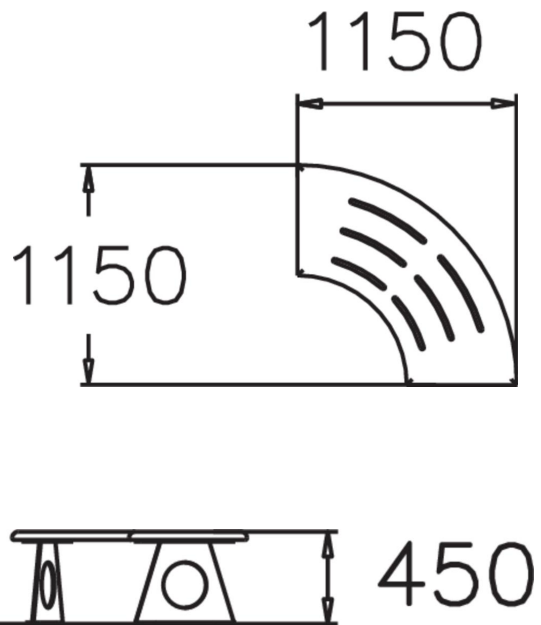

URBAN BENCH ARCH

Quarter round free-standing park bench. Urban is a half-moon-shaped free-standing park bench. The bench can be placed on its own or as a group in a circle, or in a row to create a long line of seating. Lappset's Urban park bench is available with a pine (NF7675) or mahogany seat. It is fixed into the base above ground.

Product length, mm	1145
Product width, mm	575
Product height, mm	450
Foundation options	free_standing
Wood	
Metal	