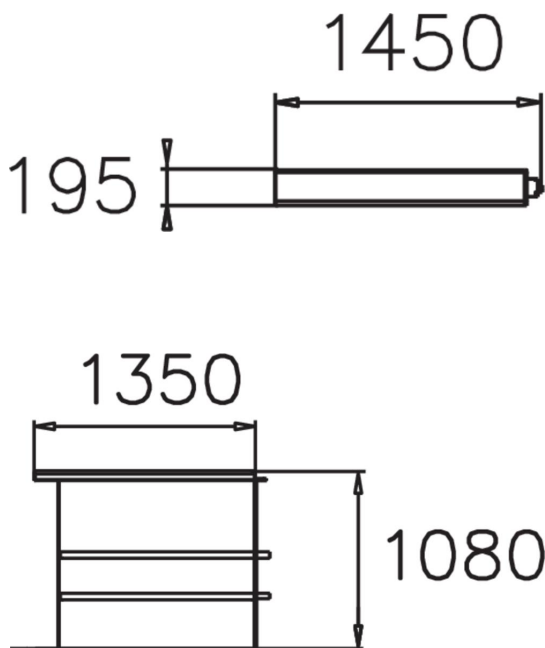

RELAX RAILING EXTENSION

Relax railing - waiting for the train or bus. A standing railing with wooden lintel. Works well as a divider railing or somewhere to lean against. First section, length 1350 mm.

Product length, mm	1350
Product height, mm	1080
Foundation options	deep_mounting
Wood	
Metal	