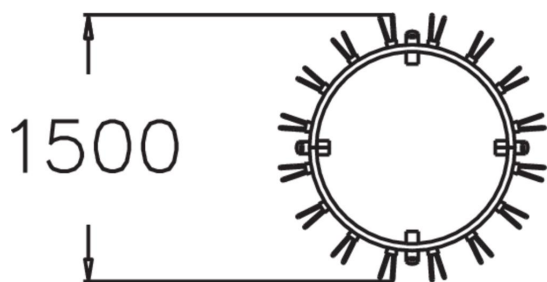

Circular bicycle rack.

Product height, mm	630
Foundation options	surface_mounting
Metal	