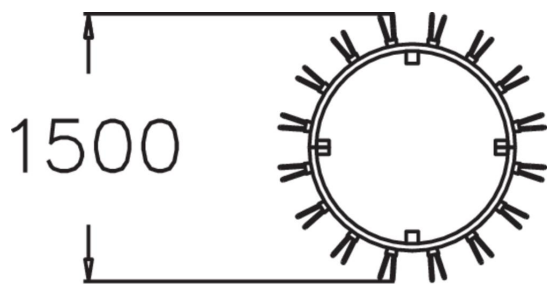

Circular bicycle rack.

Product height, mm	630
Foundation options	deep_mounting
Metal	