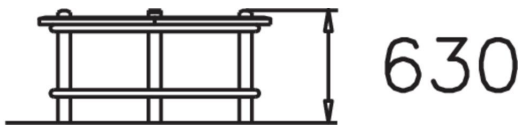

Circular railing with plank seat.

Product height, mm	630
Foundation options	surface_mounting
Wood	
Metal	