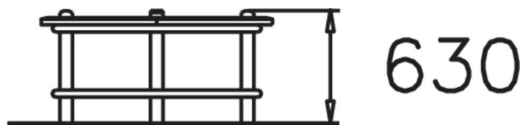

URBAN RAIL ROUND

Circular railing with plank seat.

| | |
|--------------------|---------------|
| Product height, mm | 630 |
| Foundation options | deep_mounting |
| Wood | |
| Metal | |