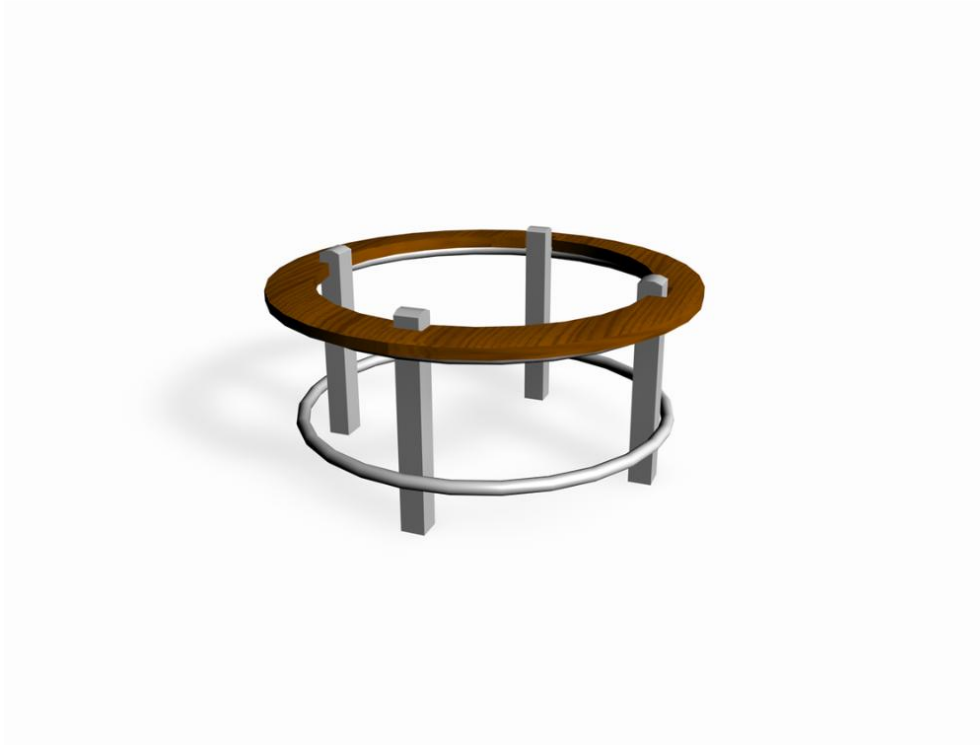

URBAN RAIL ROUND

Circular railing with plank seat.

| | |
|--------------------|---------------|
| Product height, mm | 630 |
| Foundation options | deep_mounting |
| Wood | |
| Metal | |