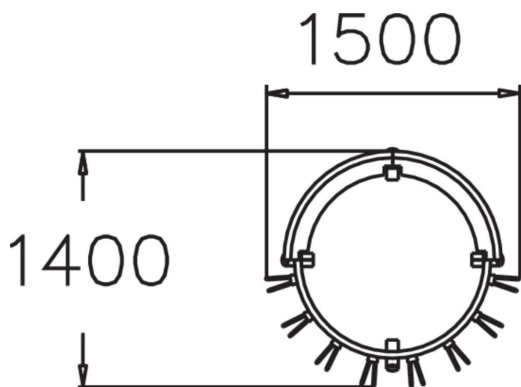

Semi circular bicycle rack + semi circular railing with plank seat.

Product height, mm	630
Foundation options	surface_mounting
Wood	
Metal	