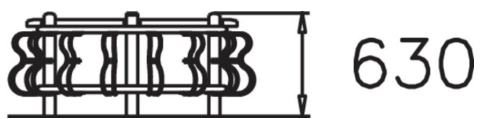

Semi circular bicycle rack + semi circular railing with plank seat.

Product height, mm	630
Foundation options	surface_mounting
Wood	
Metal	