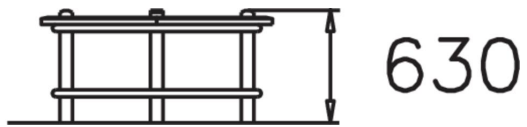

URBAN RAIL HALF ROUND

Semi-circular railing with plank seat.

Product height, mm	630
Foundation options	surface_mounting
Wood	
Metal	