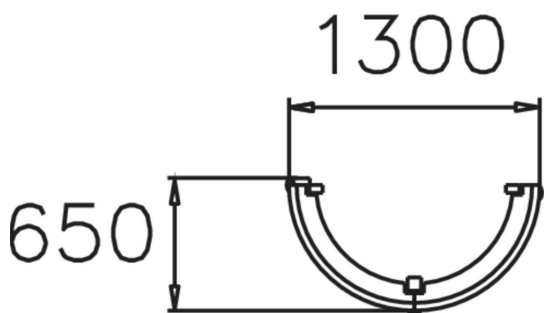

URBAN RAIL HALF ROUND

Semi-circular railing with plank seat.

Product height, mm	630
Foundation options	surface_mounting
Wood	
Metal	