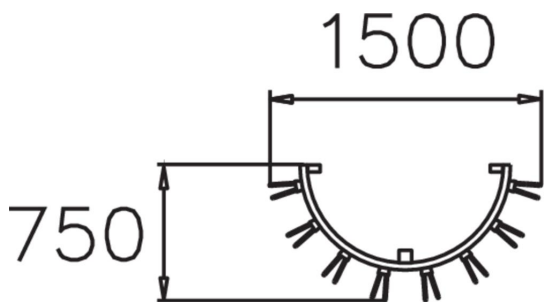

Semi-circular bicycle rack.

Product height, mm	630
Foundation options	deep_mounting
Metal	