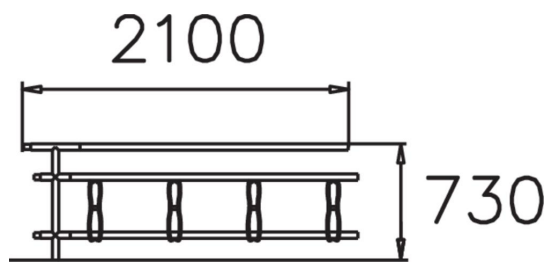

Extension section for one-sided bicycle rack NF7613A.

Foundation options

Metal

deep_mounting