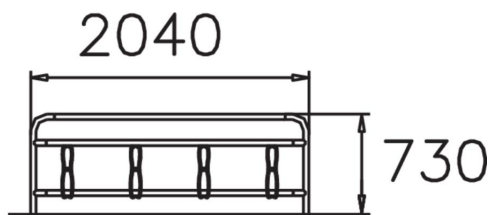

Single-sided bicycle parking with the option for more spaces via an extension section. The frame is steel with adjustable brackets. The Lappset Urban range has numerous options and accessories for safe and flexible cycle parking.

Product length, mm	2040
Foundation options	deep_mounting
Metal	