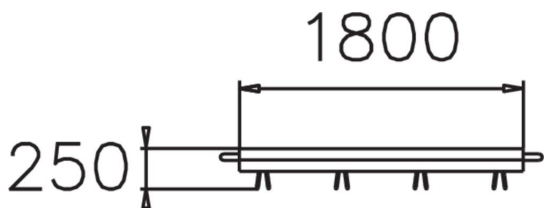

Cycle rack with seating board. Single-sided bicycle parking with the option for more spaces via an extension section. The rack has a seating board on top. The frame is steel with adjustable brackets. The Lappset Urban range has numerous options and accessories for safe and flexible cycle parking.

Product length, mm	2040
Product height, mm	750
Foundation options	deep_mounting
Wood	
Metal	