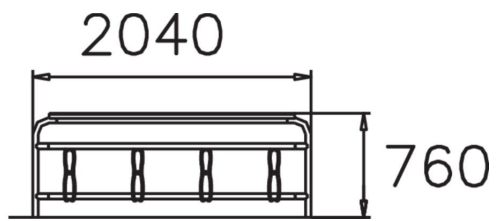

Cycle rack with seating board. Single-sided bicycle parking with the option for more spaces via an extension section. The rack has a seating board on top. The frame is steel with adjustable brackets. The Lappset Urban range has numerous options and accessories for safe and flexible cycle parking.

Product length, mm	2040
Product height, mm	750
Foundation options	deep_mounting
Wood	
Metal	