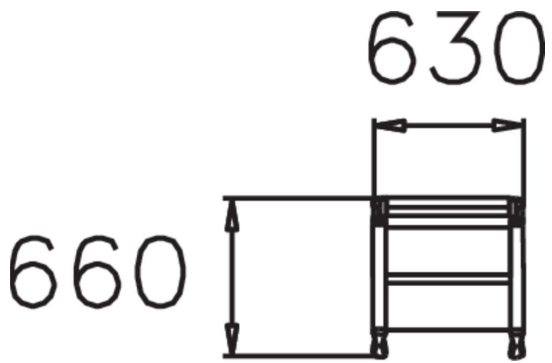

NEO ARMCHAIR

Neo is an elegant free-standing chair with armrests. The chair seat and back support is made of pine (or jatoba) and the frame cast aluminium. The Lappset Neo park range also includes benches with or without backrest, and a table.

Product length, mm	630
Product width, mm	660
Product height, mm	810
Foundation options	free_standing
Wood	
Metal	