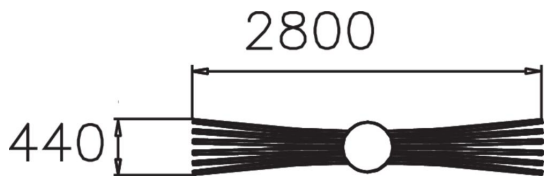

SUNRAY BENCH

Fan-shaped park bench. Sunray is a free-standing item of park furniture with an exciting shape. The wooden seat of the park furniture radiates out from the raised cylindrical powder-coated steel centre post. The central section can be used as a small table.

Product length, mm	2800
Foundation options	deep_mounting
Wood	
Metal	