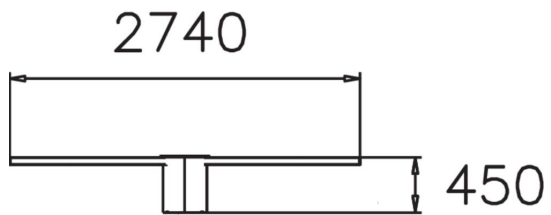

SUNRAY BENCH

Fan-shaped park bench. Sunray is a free-standing item of park furniture with an exciting shape. The wooden seat of the park furniture radiates out from the raised cylindrical powder-coated steel centre post. The central section can be used as a small table.

Product length, mm	2800
Foundation options	deep_mounting
Wood	
Metal	