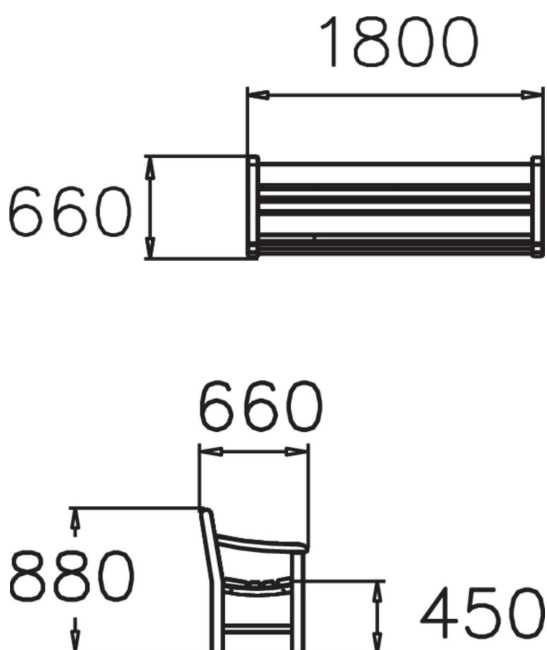

Rumba is a fun playground equipment that rotates around like a carousel swaying from side to side as well. Rumba is well suited to all the children, because it is easy to sit on using the handles.

User age	3+
Number of users	6
Product length, mm	1200
Product width, mm	1200
Product height, mm	1020
Impact area, m ²	21.2
Falling space, m ²	21.2
Height required, mm	2220
Max. free fall height, mm	1000
Safety info	EN 1176-1, 6 TÜV
Installation time (for 1), H	2
Foundation options	deep_mounting surface_mounting
Colour of walls and HPL	