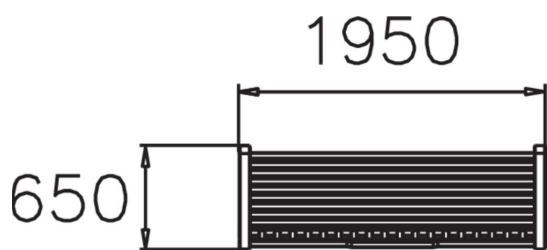

**BÅSTAD SOFFA**

Classic country-garden-style park bench. Båstad is an elegant, country-garden-style free-standing park bench. This stylish, romantic item of park furniture suits most environments, but is most at home in lush green parks and gardens. Lappset's Båstad bench comes in jatoba or pine (NF2731).

Product length, mm	1950
Product width, mm	660
Product height, mm	880
Foundation options	free_standing
Wood	