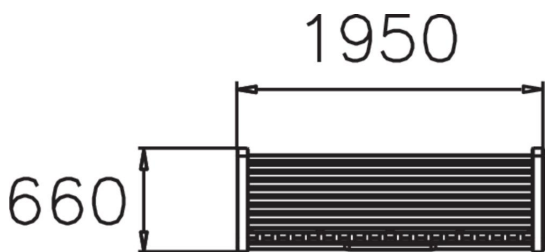

BÅSTAD BENCH

Classic country-garden-style park bench. Båstad is an elegant, country-garden-style free-standing park bench. This stylish, romantic item of park furniture suits most environments, but is most at home in lush green parks and gardens. Lappset's Båstad bench comes in either pine or jatoba (NF2732-1).

|                    |               |
|--------------------|---------------|
| Product length, mm | 1950          |
| Product width, mm  | 660           |
| Product height, mm | 880           |
| Foundation options | free_standing |
| Wood               |               |