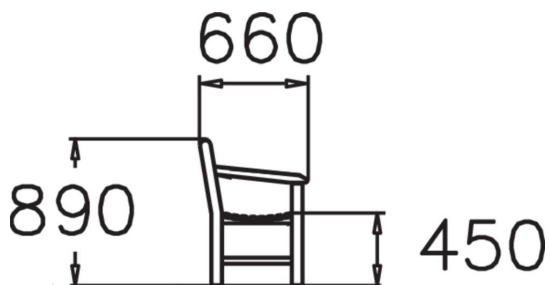

BÅSTAD BENCH

Classic country-garden-style park bench. Båstad is an elegant, country-garden-style free-standing park bench. This stylish, romantic item of park furniture suits most environments, but is most at home in lush green parks and gardens. Lappset's Båstad bench comes in either pine or jatoba (NF2732-1).

|                    |               |
|--------------------|---------------|
| Product length, mm | 1950          |
| Product width, mm  | 660           |
| Product height, mm | 880           |
| Foundation options | free_standing |
| Wood               |               |