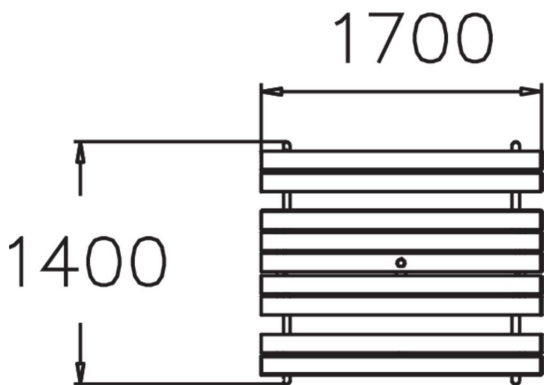

HANSA PICNIC TABLE

Picnic table - a must in any playground. Large free-standing picnic table with table and seating in one. Hansa is 720 mm high and 1700 mm long. Picnic table also available with backrests (NF2593), with extended table top (NF2691) or with backrest on one side and extended table top (NF2594).

Product length, mm	1700
Product height, mm	720
Foundation options	free_standing
Wood	
Metal	