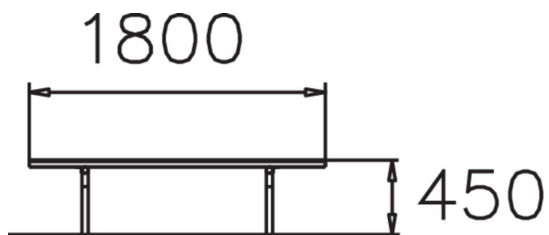

SCANDINAVIA BENCH

Scandinavia is a stylish park bench without armrests and is designed for poured foundations. The bench seat is made of pine and the frame powder-coated steel. Scandinavia is one of Lappset's most popular park furniture ranges, and includes a park bench with back support, a table and a chair in the same design.

Product length, mm	1800
Product width, mm	370
Product height, mm	450
Foundation options	deep_mounting
Wood	
Metal	