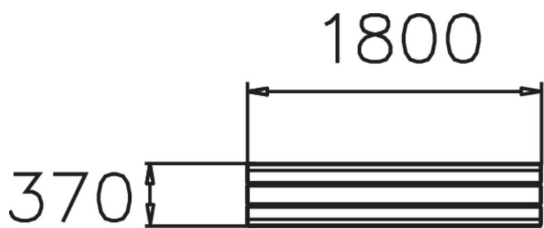

SCANDINAVIA BENCH

Scandinavia is a stylish park bench without armrests and is designed for poured foundations. The bench seat is made of pine and the frame powder-coated steel. Scandinavia is one of Lappset's most popular park furniture ranges, and includes a park bench with back support, a table and a chair in the same design.

Product length, mm	1800
Product width, mm	370
Product height, mm	450
Foundation options	deep_mounting
Wood	
Metal	