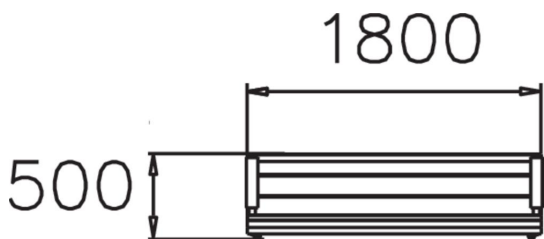

SCANDINAVIA SOFFA

Park benches for all environments. The bench seat is made of pine and the frame angled steel. Scandinavia is available in different varieties - with or without visible carriage bolts, and with or without armrests.

Product length, mm	1800
Product width, mm	370
Foundation options	deep_mounting
Wood	
Metal	