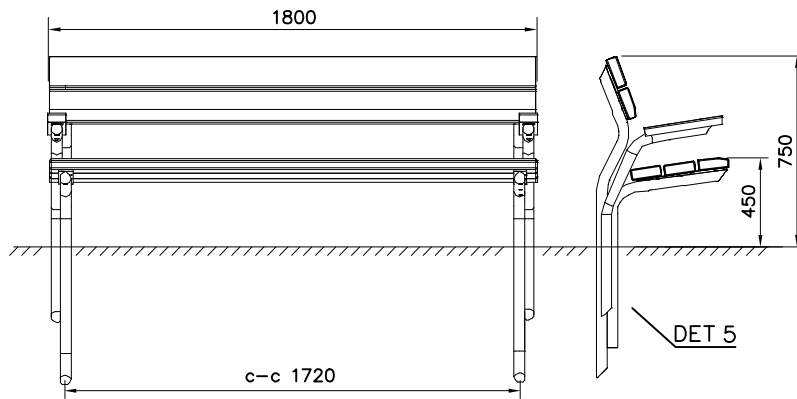

ATTENTION! Product is delivered partly assembled  
 NOTERA! Produkten levereras delvis monterad

Note: Install the component N22713M on designed locations

① N22712M	PCS/ST	② N22713M	PCS/ST
	3		2
③ N22717	PCS/ST	④ N22716	PCS/ST
	2		2
seat		backrest	
⑤ N23011	PCS/ST	⑥ N23018	PCS/ST
	1		1
RIGHT		LEFT	
⑦ N23014	PCS/ST	⑧ N00109	PCS/ST
	2		20
		7x30	
⑨ N01850	PCS/ST	⑩ N03816	PCS/ST
	8		8
M8x50		8,4x16x1,5	
⑪ N50870	PCS/ST	⑫ N01801	PCS/ST
	4		4
8x70		M8	

### DET 1

All wooden parts pre-drilled  
 Alla träkomponenter är förborrade