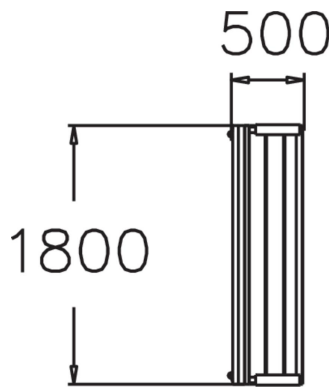

SCANDINAVIA SOFFA

Lappset's Scandinavia park range has a design that suits most environments. The bench seat is made of pine and the frame angled steel. Scandinavia is available in different varieties - with or without visible carriage bolts, and with or without armrests.

Product length, mm	1800
Product width, mm	540
Product height, mm	750
Foundation options	deep_mounting
Wood	
Metal	