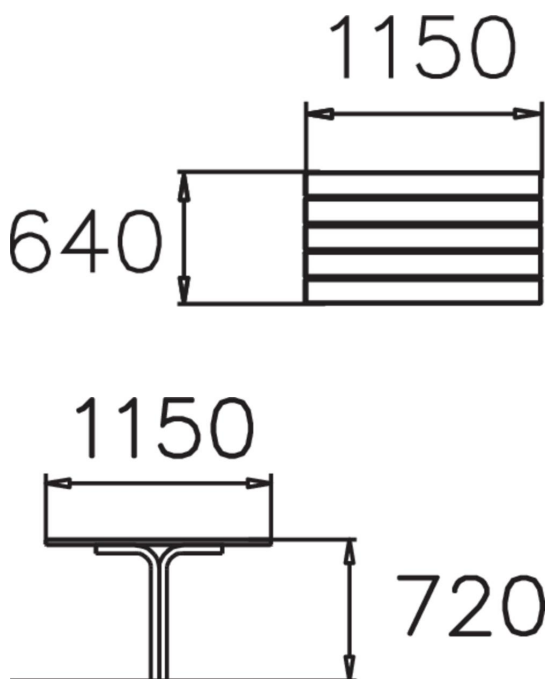

SCANDINAVIA TABLE

The table is part of Lappset's Scandinavia range, which includes benches with or without backrests. The table has a central leg, which makes it easily accessible for everyone. The Scandinavia range of park furniture is made from pine, has a steel frame, and must be fixed in poured foundations.

Product length, mm	1150
Product width, mm	640
Product height, mm	720
Foundation options	deep_mounting
Wood	
Metal	