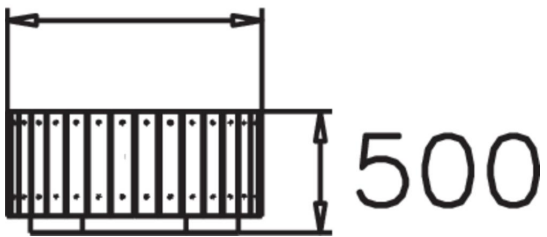

Flower planter for greenery on the streets and in public squares. Round planter with wooden panels; height 500 mm.

1050

Product height, mm	500
Foundation options	free_standing
Wood	