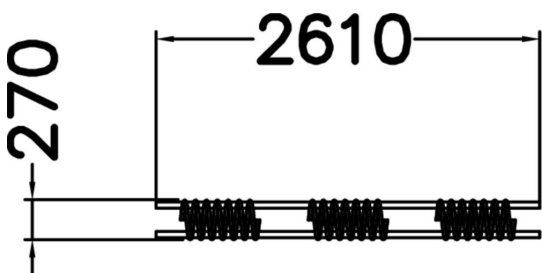

Free-standing bicycle parking. Spiral cycle rack for multiple bikes (6-10). The cycle rack is free-standing and can be approached from either side.

Number of users	0
Installation time (for 1), H	0
Foundation options	free_standing
Metal	