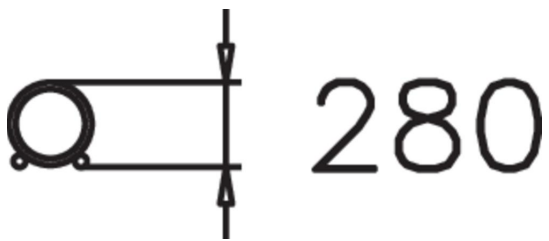

Free-standing bicycle parking. Spiral cycle rack for multiple bikes (6-10). The cycle rack is free-standing and can be approached from either side.

Number of users	0
Installation time (for 1), H	0
Foundation options	free_standing
Metal	