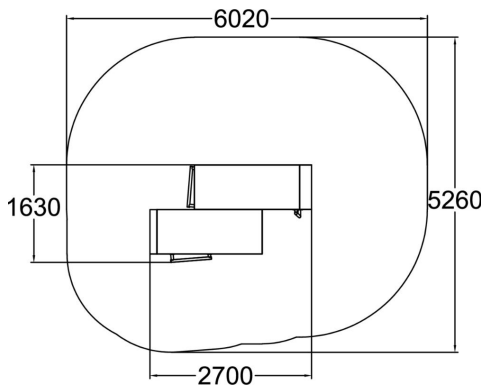

Base Double M

This combination of two Bases offers a large variety of wall techniques thanks to different wall heights and different angles between obstacles. Besides wall techniques Base Double M suits for swinging and hanging movements, underbars and climbing. The mural / inner wall colouring with creative shapes give it the creative look which is characteristic to the whole Dash Parkour series.

Product length, mm	2700
Product width, mm	1630
Product height, mm	2450
Falling space, m ²	27.6
Height required, mm	4550
Max. free fall height, mm	2450
Safety info	EN 16899 TÜV
Foundation options	deep_mounting surface_mounting
Wood	<input checked="" type="checkbox"/>
Metal	<input type="checkbox"/>