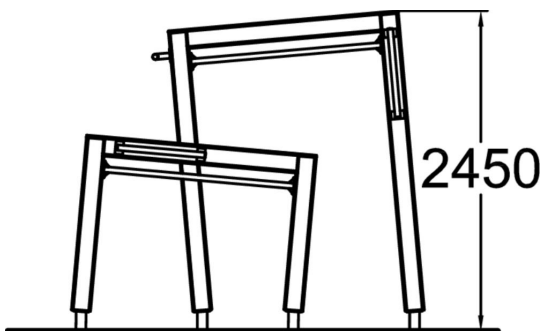

Base Double M

This combination of two Bases offers a large variety of wall techniques thanks to different wall heights and different angles between obstacles. Besides wall techniques Base Double M suits for swinging and hanging movements, underbars and climbing. The mural / inner wall colouring with creative shapes give it the creative look which is characteristic to the whole Dash Parkour series.

Product length, mm	2700
Product width, mm	1630
Product height, mm	2450
Falling space, m ²	27.6
Height required, mm	4550
Max. free fall height, mm	2450
Safety info	EN 16899 TÜV
Foundation options	deep_mounting surface_mounting
Wood	<input checked="" type="checkbox"/>
Metal	<input type="checkbox"/>