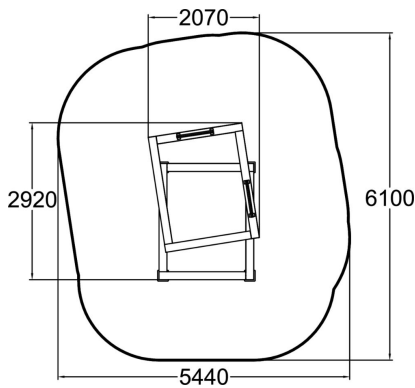

This extraordinary parkour element truly shows the strenght of Dash parkour product line: simple forms put together to provide a ton of stuff to do. Base Pile's core functions are vaults, pop-vaults, jumps, landings and wall techniques. Maze-like structure inspires to train parkour and also initiates games and play with parkour type of movement. The design and inner wall colouring give it the creative look which is charasteristic to the whole Dash Parkour series.

Product length, mm	2920
Product width, mm	2070
Product height, mm	1910
Falling space, m <sup>2</sup>	28.1
Height required, mm	3920
Max. free fall height, mm	1910
Safety info	EN 16899 TÜV
Installation time (for 1), H	2
Foundation options	deep_mounting surface_mounting
Wood	
Metal	