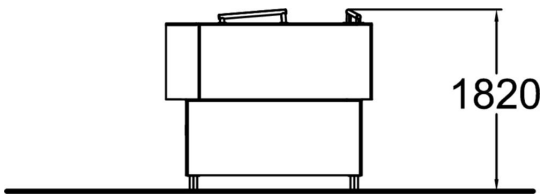

This extraordinary parkour element truly shows the strenght of Dash parkour product line: simple forms put together to provide a ton of stuff to do. Base Pile's core functions are vaults, pop-vaults, jumps, landings and wall techniques. Maze-like structure inspires to train parkour and also initiates games and play with parkour type of movement. The design and inner wall colouring give it the creative look which is charasteristic to the whole Dash Parkour series.

Product length, mm	2920
Product width, mm	2070
Product height, mm	1910
Falling space, m <sup>2</sup>	28.1
Height required, mm	3920
Max. free fall height, mm	1910
Safety info	EN 16899 TÜV
Installation time (for 1), H	2
Foundation options	deep_mounting surface_mounting
Wood	
Metal	