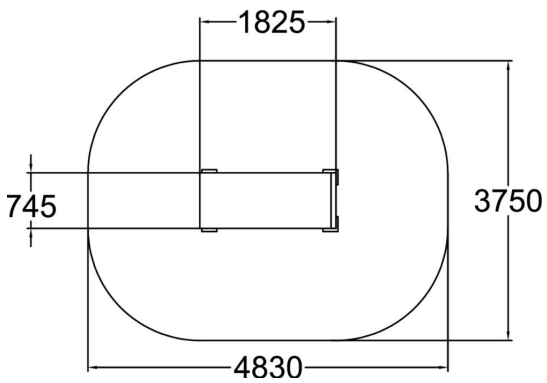

The lowest Base in Dash Parkour is a fundamental obstacle for parkour training with easy landings, vaults and rolls over a wider obstacle. The top surface is slightly inclined which makes it look inviting and inspirational. The surfacing provides perfect friction for parkour training regardless the weather conditions.

|                               |                                     |
|-------------------------------|-------------------------------------|
| Product length, mm            | 1825                                |
| Product width, mm             | 745                                 |
| Product height, mm            | 920                                 |
| Falling space, m <sup>2</sup> | 16.1                                |
| Height required, mm           | 3020                                |
| Max. free fall height, mm     | 920                                 |
| Safety info                   | EN 16899 TÜV                        |
| Foundation options            | deep_mounting<br>surface_mounting   |
| Wood                          | <input checked="" type="checkbox"/> |
| Metal                         | <input type="checkbox"/>            |