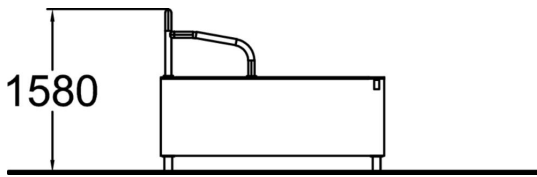

Vault Square U

Top of the line vaulting square gets your vaulting skills to a new level with perfect wall height and surface. Want to combine vault to another vault, precision landing or underbar? No problem! "Vault square U" has all these functions packed in one single product. It also offers intuitive loop for balancing drills and games. Inner walls always have coloured graphic elements. Colours are derived from other elements in the layout.

Product length, mm	2220
Product width, mm	1820
Product height, mm	1580
Height required, mm	3880
Max. free fall height, mm	1580
Safety info	EN 16899 TÜV
Foundation options	deep_mounting surface_mounting
Wood	
Metal	