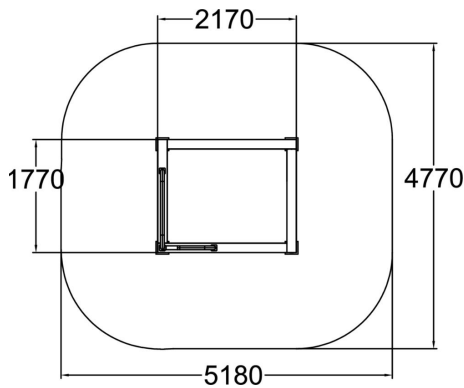

Vault Square U

Top of the line vaulting square gets your vaulting skills to a new level with perfect wall height and surface. Want to combine vault to another vault, precision landing or underbar? No problem! "Vault square U" has all these functions packed in one single product. It also offers intuitive loop for balancing drills and games. Inner walls always have coloured graphic elements. Colours are derived from other elements in the layout.

Product length, mm	2220
Product width, mm	1820
Product height, mm	1580
Height required, mm	3880
Max. free fall height, mm	1580
Safety info	EN 16899 TÜV
Foundation options	deep_mounting surface_mounting
Wood	
Metal	