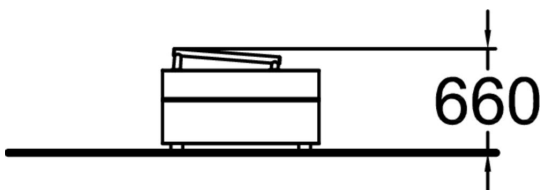

The irregular shape of Dex Box provides a large variety of functions and makes it part of the unique and unified look of Dash Parkour product line. Along with other Dex equipment the Dex Box offers very intuitive ways to do landings, take offs and foot placement drills. The rail on top is good for balancing and even for small cat leaps for kids.

Product length, mm	1000
Product width, mm	720
Product height, mm	660
Falling space, m <sup>2</sup>	13
Height required, mm	2760
Max. free fall height, mm	660
Safety info	EN 16899
Foundation options	<input type="checkbox"/> deep_mounting <input checked="" type="checkbox"/> surface_mounting
Wood	<input checked="" type="checkbox"/>
Metal	<input type="checkbox"/>