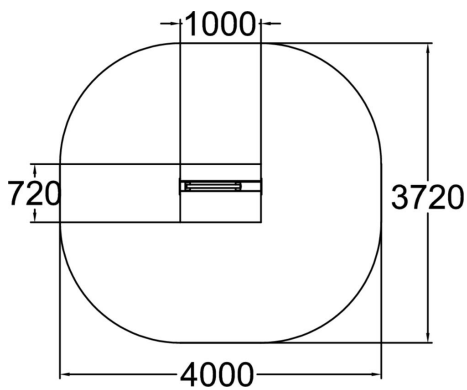

The irregular shape of Dex Box provides a large variety of functions and makes it part of the unique and unified look of Dash Parkour product line. Along with other Dex equipment the Dex Box offers very intuitive ways to do landings, take offs and foot placement drills. The rail on top is good for balancing and even for small cat leaps for kids.

Product length, mm	1000
Product width, mm	720
Product height, mm	660
Falling space, m <sup>2</sup>	13
Height required, mm	2760
Max. free fall height, mm	660
Safety info	EN 16899
Foundation options	<input type="checkbox"/> deep_mounting <input checked="" type="checkbox"/> surface_mounting
Wood	<input checked="" type="checkbox"/>
Metal	<input type="checkbox"/>