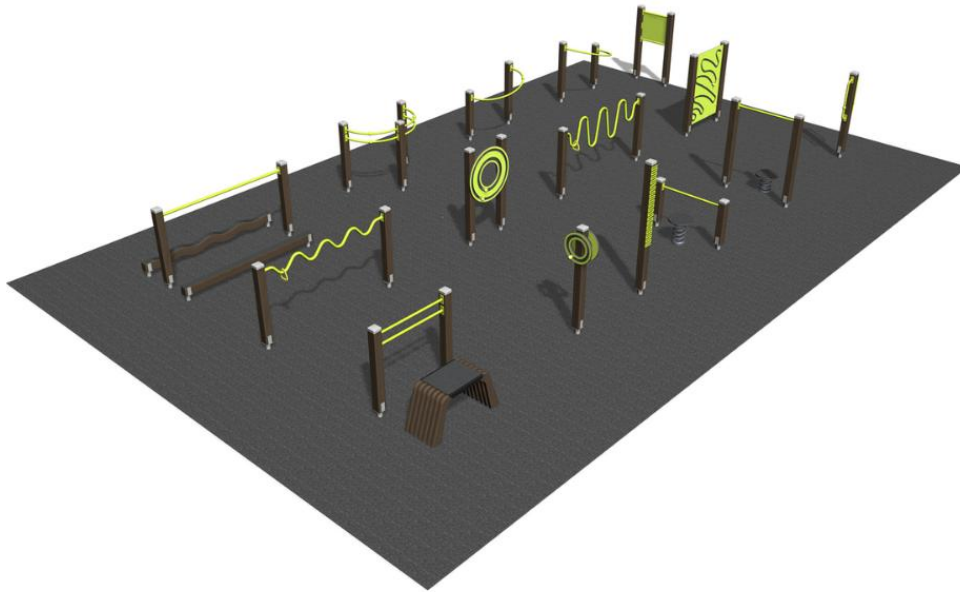

# SENIOR PARK L

A senior park whose products are selected to maintain and develop balance, motor skills, walking ability, lower body strength, mobility and general fitness. The size of the park is 9.5 x 14.5 m.

Product length, mm	14500
Product width, mm	9500
Product height, mm	2125
Height required, mm	2410
Max. free fall height, mm	610
Safety info	EN 1176-1, EN 16630
Foundation options	deep_mounting surface_mounting
Wood	
Metal	