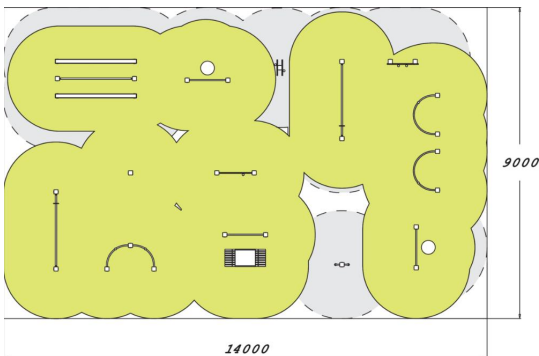

# SENIOR PARK L

A senior park whose products are selected to maintain and develop balance, motor skills, walking ability, lower body strength, mobility and general fitness. The size of the park is 9.5 x 14.5 m.

Product length, mm	14500
Product width, mm	9500
Product height, mm	2125
Height required, mm	2410
Max. free fall height, mm	610
Safety info	EN 1176-1, EN 16630
Foundation options	deep_mounting surface_mounting
Wood	
Metal	