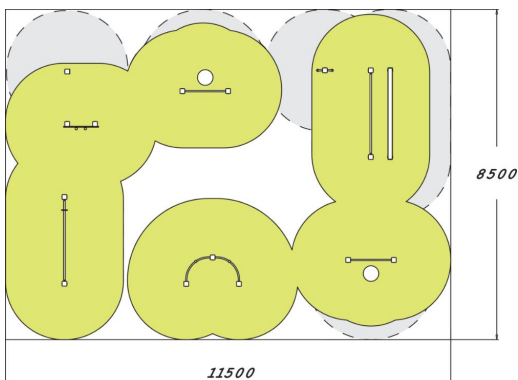

SENIOR PARK M

A senior park whose products are selected to maintain and develop balance, motor skills, walking ability and mobility. The size of the park is 8.5 x 11 m.

Product length, mm	10700
Product width, mm	8500
Product height, mm	2125
Height required, mm	2700
Max. free fall height, mm	420
Safety info	EN 1176-1, EN 16630
Foundation options	deep_mounting surface_mounting
Wood	
Metal	