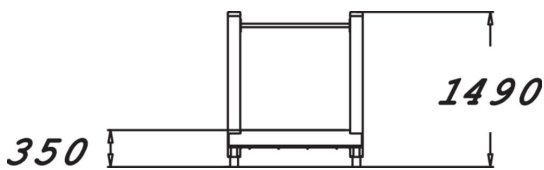

# STEP AND CALF

Fitness equipment intended for seniors, consisting of two wooden uprights holding a straight metal bar and a step. The step is curved on one side and straight on the other. The step height is 350 mm. The total height is 1,485 mm. Walking on a slanted surface increases leg mobility and helps to maintain good balance.

Product length, mm	1300
Product width, mm	570
Product height, mm	1485
Max. free fall height, mm	350
Safety info	EN 16630, EN 1176-1 TÜV
Installation time (for 1), H	4
Foundation options	deep_mounting surface_mounting