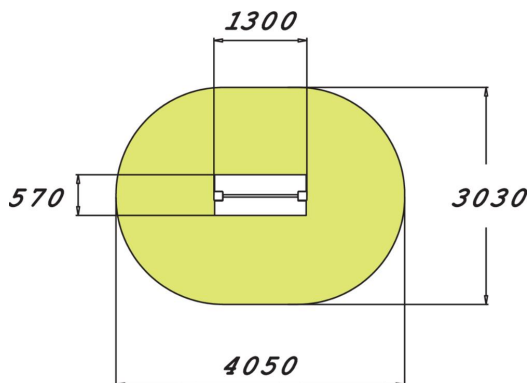

# STEP AND CALF

Fitness equipment intended for seniors, consisting of two wooden uprights holding a straight metal bar and a step. The step is curved on one side and straight on the other. The step height is 350 mm. The total height is 1,485 mm. Walking on a slanted surface increases leg mobility and helps to maintain good balance.

Product length, mm	1300
Product width, mm	570
Product height, mm	1485
Max. free fall height, mm	350
Safety info	EN 16630, EN 1176-1 TÜV
Installation time (for 1), H	4
Foundation options	deep_mounting surface_mounting