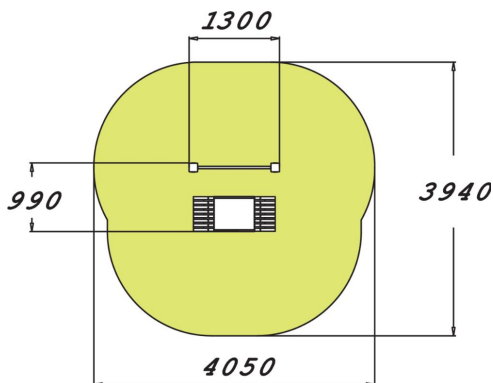

Fitness equipment intended for seniors, consisting of a bench and a support with two bars. The 620 mm high bench is excellent for practising safe sitting down and standing up movements. The equipment is suitable for people of different heights thanks to the supports being at two levels (1,020 mm and 1,180 mm).

Product length, mm	1300
Product width, mm	990
Product height, mm	1305
Impact area, m <sup>2</sup>	10.7
Height required, mm	2410
Max. free fall height, mm	610
Safety info	EN 16630, EN 1176-1 TÜV
Installation time (for 1), H	4
Foundation options	deep_mounting surface_mounting