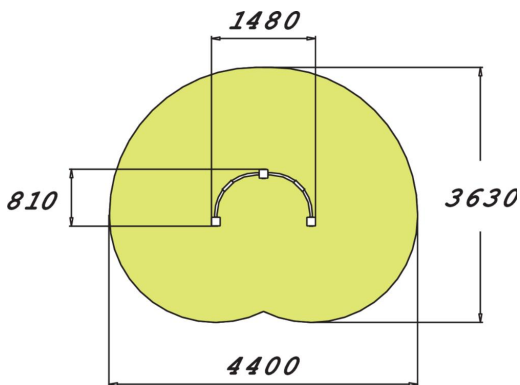

SHOULDER ARCHES

Fitness equipment intended for seniors, consisting of three upright posts and four curved metal bars, each holding a movable ball. The total height is 1,305 mm. The idea is to move the balls along the bar. The curved motion can be used to rotate the shoulders and open the chest. Highly effective stretching device when used from the outside. Provides exercise for the chest, elbows and shoulders.

Product length, mm	1480
Product width, mm	810
Product height, mm	1305
Safety info	EN 16630, EN 1176-1 TÜV
Installation time (for 1), H	4
Foundation options	deep_mounting surface_mounting