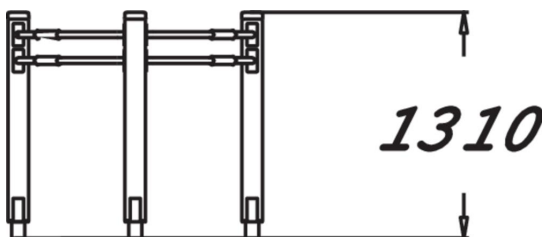

SHOULDER ARCHES

Fitness equipment intended for seniors, consisting of three upright posts and four curved metal bars, each holding a movable ball. The total height is 1,305 mm. The idea is to move the balls along the bar. The curved motion can be used to rotate the shoulders and open the chest. Highly effective stretching device when used from the outside. Provides exercise for the chest, elbows and shoulders.

Product length, mm	1480
Product width, mm	810
Product height, mm	1305
Safety info	EN 16630, EN 1176-1 TÜV
Installation time (for 1), H	4
Foundation options	deep_mounting surface_mounting