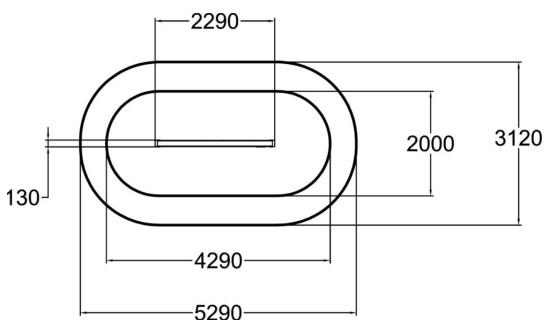

Curved wooden balancing beam intended for seniors. The beam is 130 mm wide, 275 mm high and 2,360 mm long. Balancing on the undulating beam develops the balance organs and the sense of balance. The importance of taking care of our muscles and balance becomes evident in many small things, from buttoning a shirt to travelling on public transport.

Product length, mm	2290
Product width, mm	130
Product height, mm	270
Max. free fall height, mm	270
Safety info	EN 16630, EN 1176-1 TÜV
Installation time (for 1), H	4
Foundation options	deep_mounting surface_mounting