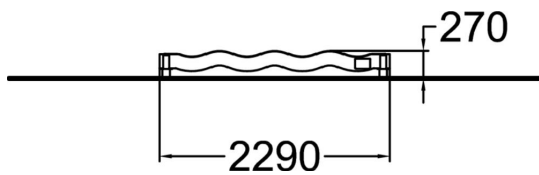

Curved wooden balancing beam intended for seniors. The beam is 130 mm wide, 275 mm high and 2,360 mm long. Balancing on the undulating beam develops the balance organs and the sense of balance. The importance of taking care of our muscles and balance becomes evident in many small things, from buttoning a shirt to travelling on public transport.

Product length, mm	2290
Product width, mm	130
Product height, mm	270
Max. free fall height, mm	270
Safety info	EN 16630, EN 1176-1 TÜV
Installation time (for 1), H	4
Foundation options	deep_mounting surface_mounting