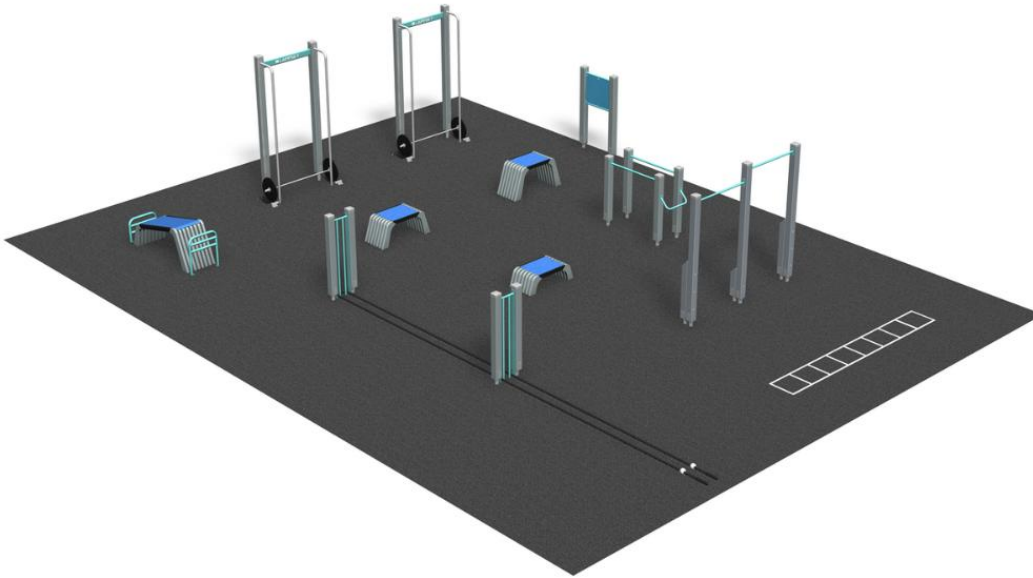

FITNESS PARK S

S-size Fitness Park includes basic equipments for functional training movements. Park includes next products: 081255M BATTLING ROPES 081205M BARBELL S 081206M BARBELL M 081220M DIP BAR 081290M SIGN 081265M PULL-UP 081200M BOX S 081201M BOX M 081202M BOX L 081210M BACK;N ABS

Product length, mm	13900
Product width, mm	10500
Product height, mm	2425
Impact area, m ²	51.6
Height required, mm	2620
Max. free fall height, mm	2320
Foundation options	deep_mounting surface_mounting