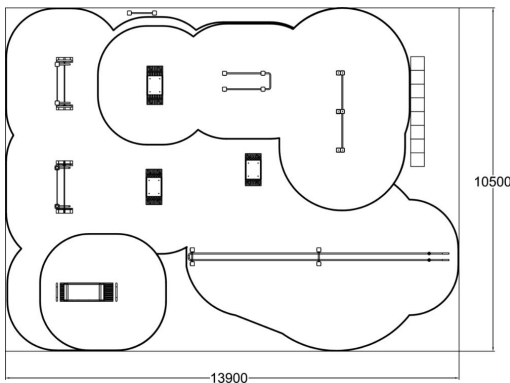

FITNESS PARK S

S-size Fitness Park includes basic equipments for functional training movements. Park includes next products: 081255M BATTLING ROPES 081205M BARBELL S 081206M BARBELL M 081220M DIP BAR 081290M SIGN 081265M PULL-UP 081200M BOX S 081201M BOX M 081202M BOX L 081210M BACK;N ABS

Product length, mm	13900
Product width, mm	10500
Product height, mm	2425
Impact area, m ²	51.6
Height required, mm	2620
Max. free fall height, mm	2320
Foundation options	deep_mounting surface_mounting